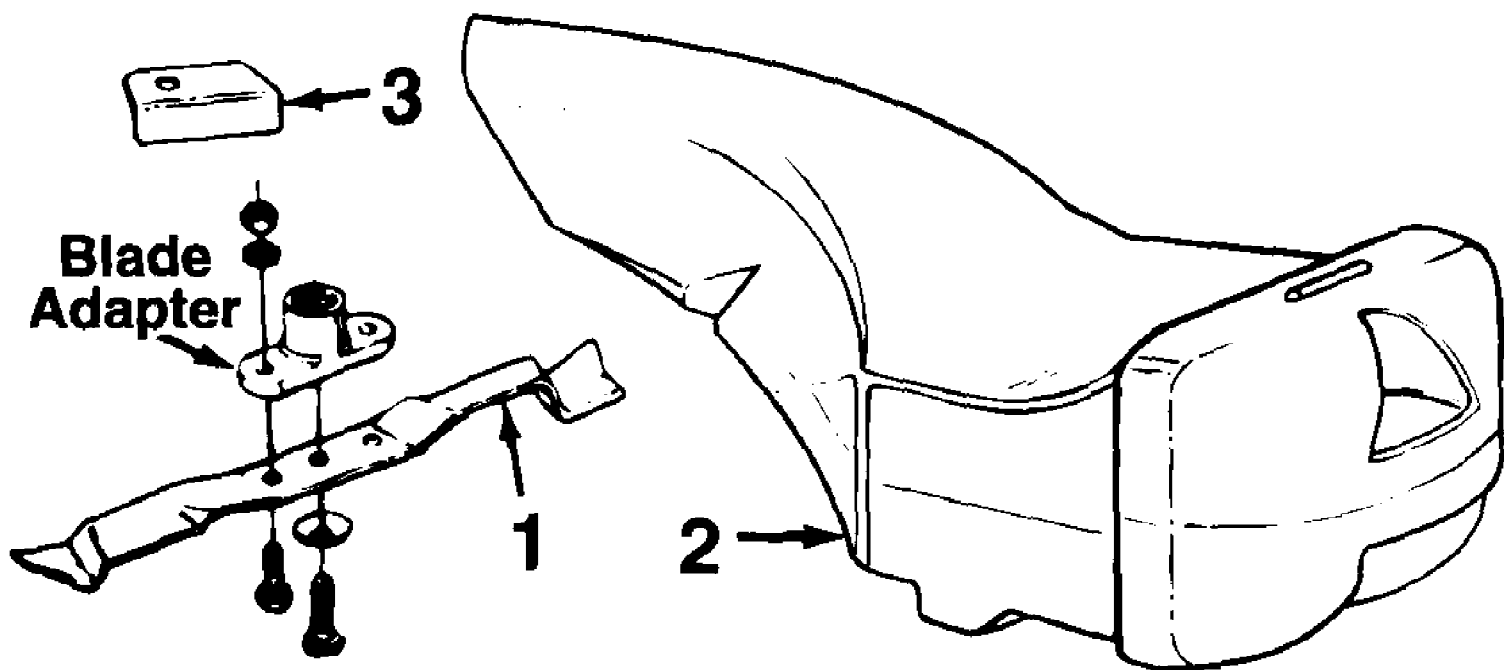

190-108-190 21" Mulching Kit (1994)  
21" Mulching Kit

190-108-190 21" Mulching Kit (1994)  
21" Mulching Kit

Ref #	Part Number	Qty	S/P/F	Description
1	742-0721	1	S	Mulching Blade
2	731-1446	1	S	Mulching Plug
3	782-7010	1		Stop Bracket
?4	710-1006	1	S	Hex Tap Scr. 3/8-16 x .75" Lg.